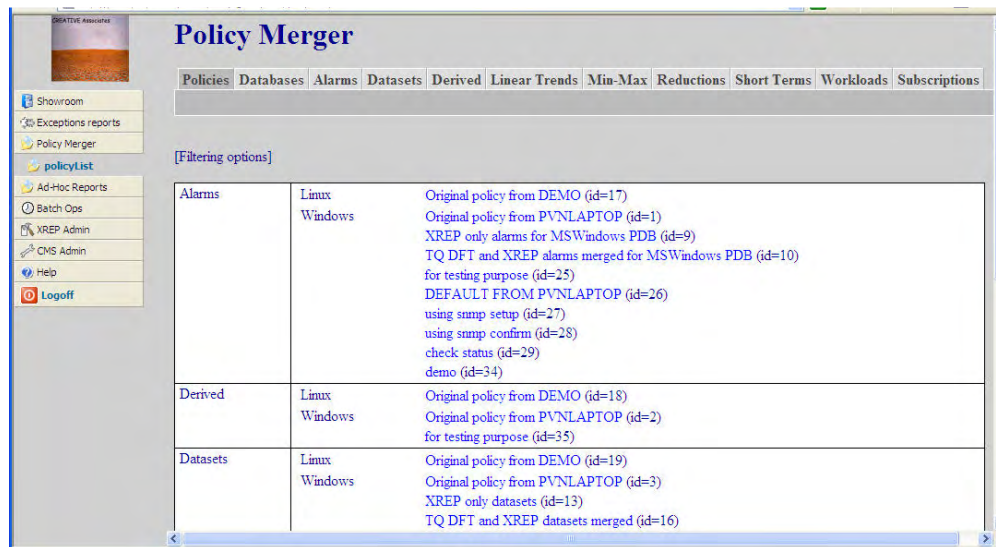

ExRep Policy Merger Interface

**ExRep user interface client**

- \* Internet Explorer 5.x or higher
- \* Mozilla Firefox 5.x or higher

**TeamQuest client platforms supported**

- \* HP-UX on PA-RISC & Itanium.
- \* SUN Solaris on Intel, AMD and SPARC.
- \* Microsoft Windows on Intel and AMD.
- \* RedHat, SuSe Enterprise Linux on Intel and AMD.
- \* IBM AIX.